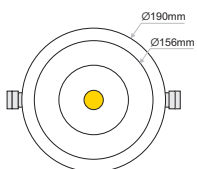

Monochromatic, TW, WD

- 3 SDCM
- L90/B10 50.000h

Model	LED Power	CCT*	CRI LED Source fc:55°C	Type	Beam Angle	Colour	Dimming Option	
			80 (80) 90 (90)					
REVO L (REVO L)	24W (24)	2700K (27B)	3600lm 2970lm	Fixed (FX)	25° (25) 36° (36) 60° (60)	White (WH) Black (BL)	Without Driver (00)	
		3000K (30B)	3810lm 3100lm				Non Dimmable (ND)	
		4000K (40B)	3940lm 3280lm				Analogue (1-10V) (A1)	
		5700K (57B)	3980lm 3260lm				DMX (DX) DALI (DL) Phase Cut (PC) Push Button (PB) Wireless** (WL)	
	32W (32)	2700K (27B)	4500lm 3710lm			90 (90)	Without Driver (00)	
		3000K (30B)	4780lm 3870lm					DMX (DX)
		4000K (40B)	4910lm 4100lm					DALI (DL)
		5700K (57B)	4970lm 4090lm					Wireless** (WL)
	Tunable White 32W (TW32)	2700K~5700K (2757B)	2940lm (Both CCTs driven)			Without Driver (00)		
			3190lm (Both CCTs driven)				DMX (DX) DALI (DL) Wireless** (WL)	
	Tunable White 37W (TW37)					Without Driver (00)		
							Analogue (1-10V) (A1) DMX (DX) DALI (DL) Phase Cut (PC) Push Button (PB) Wireless** (WL)	
Warm Dimming 24W (WD24)	1800K~3000K (1830B)	2250lm		Without Driver (00)				
		2890lm			Analogue (1-10V) (A1) DMX (DX) DALI (DL) Phase Cut (PC) Push Button (PB) Wireless** (WL)			
Warm Dimming 31W (WD31)	1800K~3000K (1830B)			Without Driver (00)				
					Analogue (1-10V) (A1) DMX (DX) DALI (DL) Wireless** (WL)			
RGBW 22W (RGBW22)			1545lm		40° (40) 65° (65)		Without Driver (00) DMX (DX) DALI (DL) Wireless** (WL)	
RGBW 29.5W (RGBW30)			2075lm					