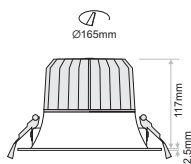

Monochromatic, TW, WD

- 3 SDCM
- L90/B10 50.000h

Model	LED Power	CCT*	CRI LED Source fc:55°C	Type	Beam Angle	Colour	Dimming Option	
			80 (80) 90 (90)					
REVO L (REVO L)	24W (24)	2700K (27B)	3600lm 2970lm	Fixed (FX)	25° (25) 36° (36) 60° (60)	White (WH) Black (BL)	Without Driver (00)	
		3000K (30B)	3810lm 3100lm				Non Dimmable (ND)	
		4000K (40B)	3940lm 3280lm				Analogue (1-10V) (A1)	
		5700K (57B)	3980lm 3260lm				DMX (DX) DALI (DL) Phase Cut (PC) Push Button (PB) Wireless** (WL)	
	32W (32)	2700K (27B)	4500lm 3710lm			90 (90)	Without Driver (00)	
		3000K (30B)	4780lm 3870lm					DMX (DX)
		4000K (40B)	4910lm 4100lm					DALI (DL)
		5700K (57B)	4970lm 4090lm					Wireless** (WL)
	Tunable White 32W (TW32)	2700K~5700K (2757B)	2940lm (Both CCTs driven)			Without Driver (00)		
			3190lm (Both CCTs driven)				DMX (DX) DALI (DL) Wireless** (WL)	
	Tunable White 37W (TW37)					Without Driver (00)		
							Analogue (1-10V) (A1) DMX (DX) DALI (DL) Phase Cut (PC) Push Button (PB) Wireless** (WL)	
Warm Dimming 24W (WD24)	1800K~3000K (1830B)	2250lm		Without Driver (00)				
		2890lm			Analogue (1-10V) (A1) DMX (DX) DALI (DL) Phase Cut (PC) Push Button (PB) Wireless** (WL)			
Warm Dimming 31W (WD31)	1800K~3000K (1830B)			Without Driver (00)				
					Analogue (1-10V) (A1) DMX (DX) DALI (DL) Wireless** (WL)			
RGBW 22W (RGBW22)			1545lm		40° (40) 65° (65)		Without Driver (00) DMX (DX) DALI (DL) Wireless** (WL)	
RGBW 29.5W (RGBW30)			2075lm					